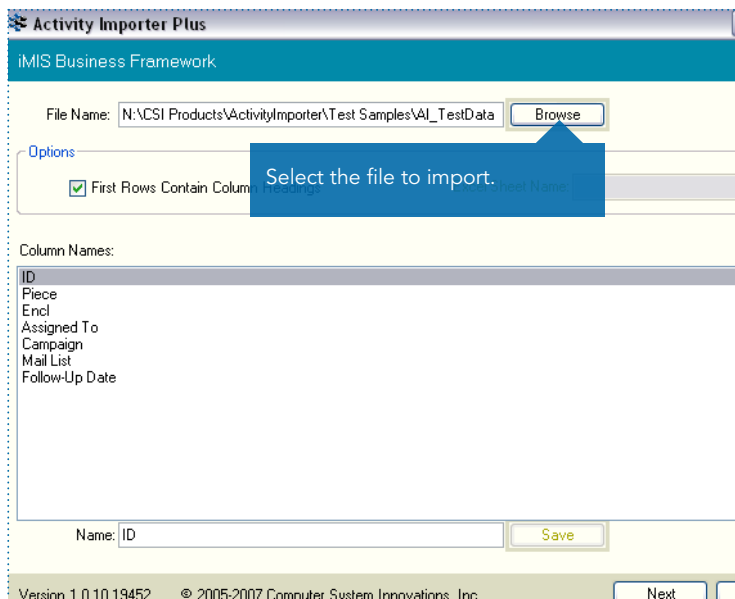

Activity Importer Plus

Import Activities into *iMIS*

Activity Importer Plus imports all types of activities into *iMIS*.

- Imports unique activities into your *iMIS* database including marketing, calls, and event participation
- Intuitive user interface allows *iMIS* users to import data directly without help from IT or consultants
- Generates activities from IQA queries for marketing segmentation
- Saves import templates for reuse, making recurring imports a snap