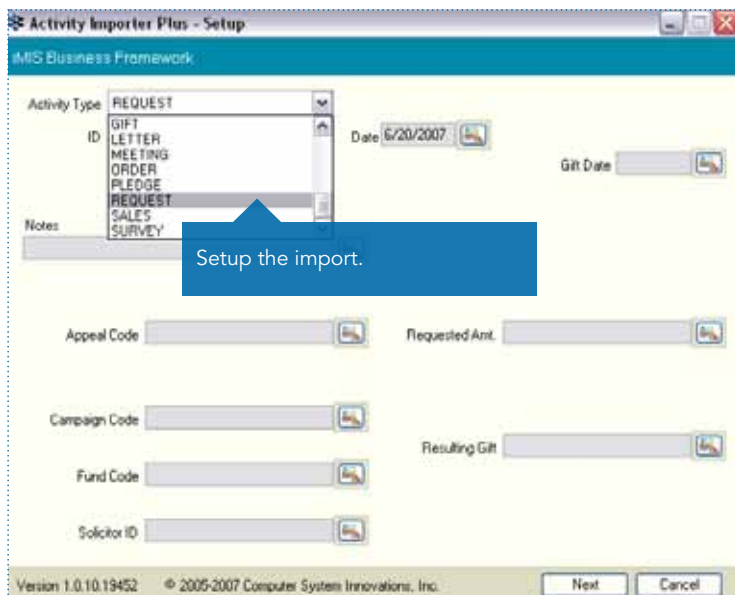

Activity Importer Plus

Import Activities into *iMIS*

Activity Importer Plus imports all types of activities into *iMIS*.

- Imports unique activities into your *iMIS* database including marketing, calls, and event participation
- Intuitive user interface allows *iMIS* users to import data directly without help from IT or consultants
- Generates activities from IQA queries for marketing segmentation
- Saves import templates for reuse, making recurring imports a snap