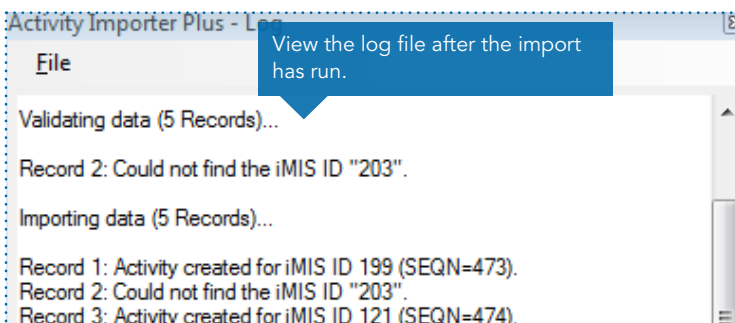

Activity Importer Plus

Import Activities into *iMIS*

Activity Importer Plus imports all types of activities into *iMIS*.

- Imports unique activities into your *iMIS* database including marketing, calls, and event participation
- Intuitive user interface allows *iMIS* users to import data directly without help from IT or consultants
- Generates activities from IQA queries for marketing segmentation
- Saves import templates for reuse, making recurring imports a snap